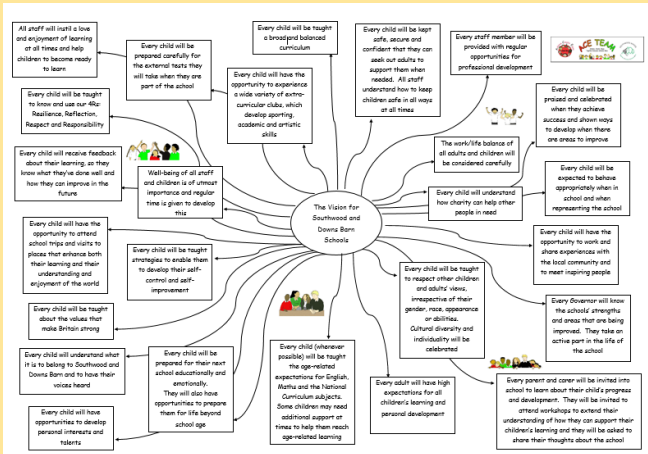

Downs Barn Extra October 2019

Downs Barn and Southwood Schools' Vision

- We Need Your HELP!

If you are able to translate our Vision into the language that you speak at home (other than English!), please can you let Mrs Mathews know. We have 28 languages spoken by children at Downs Barn, so it would be wonderful if our Vision could be translated into most, or even all of them.

Harvest

Thank you so much to all those who came to our Harvest Celebration, it was really lovely to see you all. Thank you also for the kind donations for Milton Keynes Food Bank—what a fantastic collection!

Royal Institution of Science and Technology

Thank you to those who attended the Royal Institution Show last week, we had 147 parents and children from Southwood and Downs Barn. Dan made the Science very exciting!