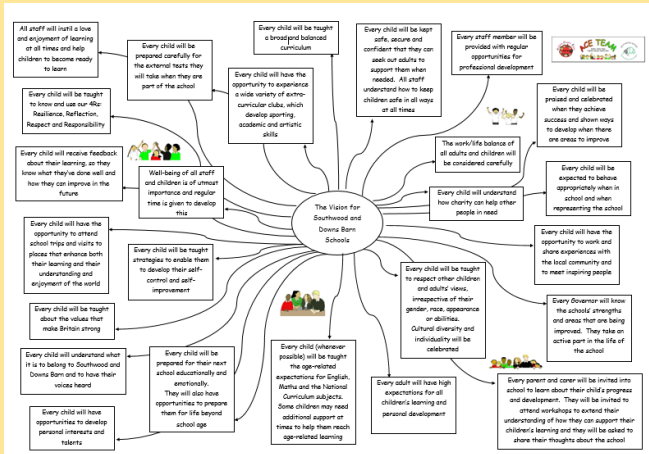

Downs Barn Extra October 2019

Downs Barn and Southwood Schools' Vision

- We Need Your HELP!

If you are able to translate our Vision into the language that you speak at home (other than English!), please can you let Mrs Mathews know. We have 28 languages spoken by children at Downs Barn, so it would be wonderful if our Vision could be translated into most, or even all of them.

Harvest

Thank you so much to all those who came to our Harvest Celebration, it was really lovely to see you all. Thank you also for the kind donations for Milton Keynes Food Bank—what a fantastic collection!

Royal Institution of Science and Technology

Thank you to those who attended the Royal Institution Show last week, we had 147 parents and children from Southwood and Downs Barn. Dan made the Science very exciting!